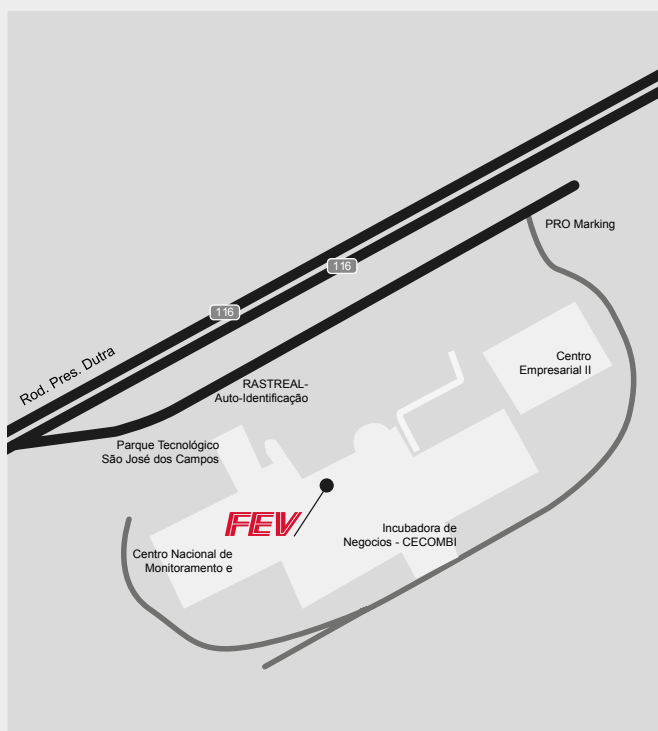

Your way to SÃO JOSÉ DOS CAMPOS - FEV AMÉRICA LATINA LTDA.

Coming from Rodovia Presidente Dutra BR116, São Paulo - SP

- › Take the Presidente Dutra BR116 highway
- › At Km 138 of the Presidente Dutra highway turn right
- › Follow a few meters up the road Dr. Altino Bondensan, No. 500