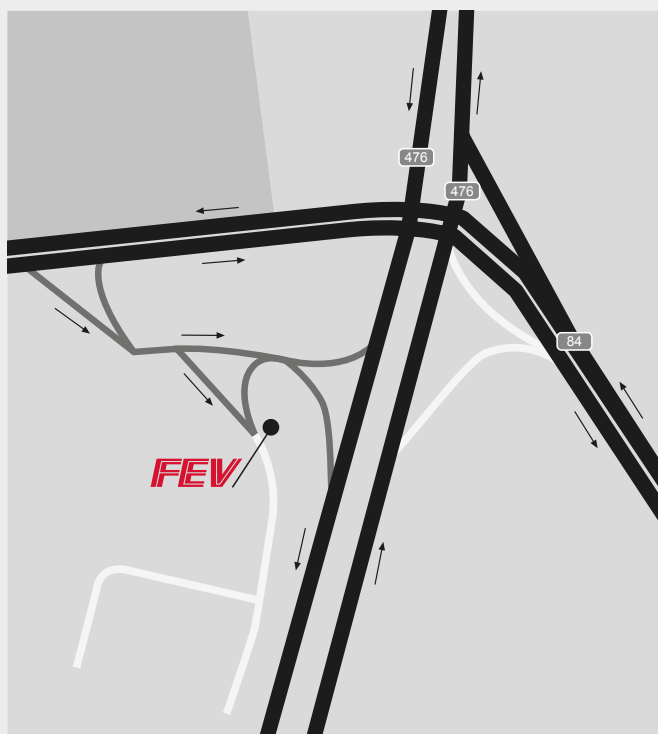

# Your way to CURITIBA - FEV AMÉRICA LATINA LTDA.

## Coming from Curitiba - PR

- › Leave the Rua Rocha Pombo following right
- › At the end of the street turn right to the Avenida das Torres
- › Continue the Avenue Comendador Franco
- › After crossing the BR 116 highway, turn right
- › Follow the Rua Alberto Twardowski until the end
- › Turn right on Avenida Mayor Lothario Meissner, 01